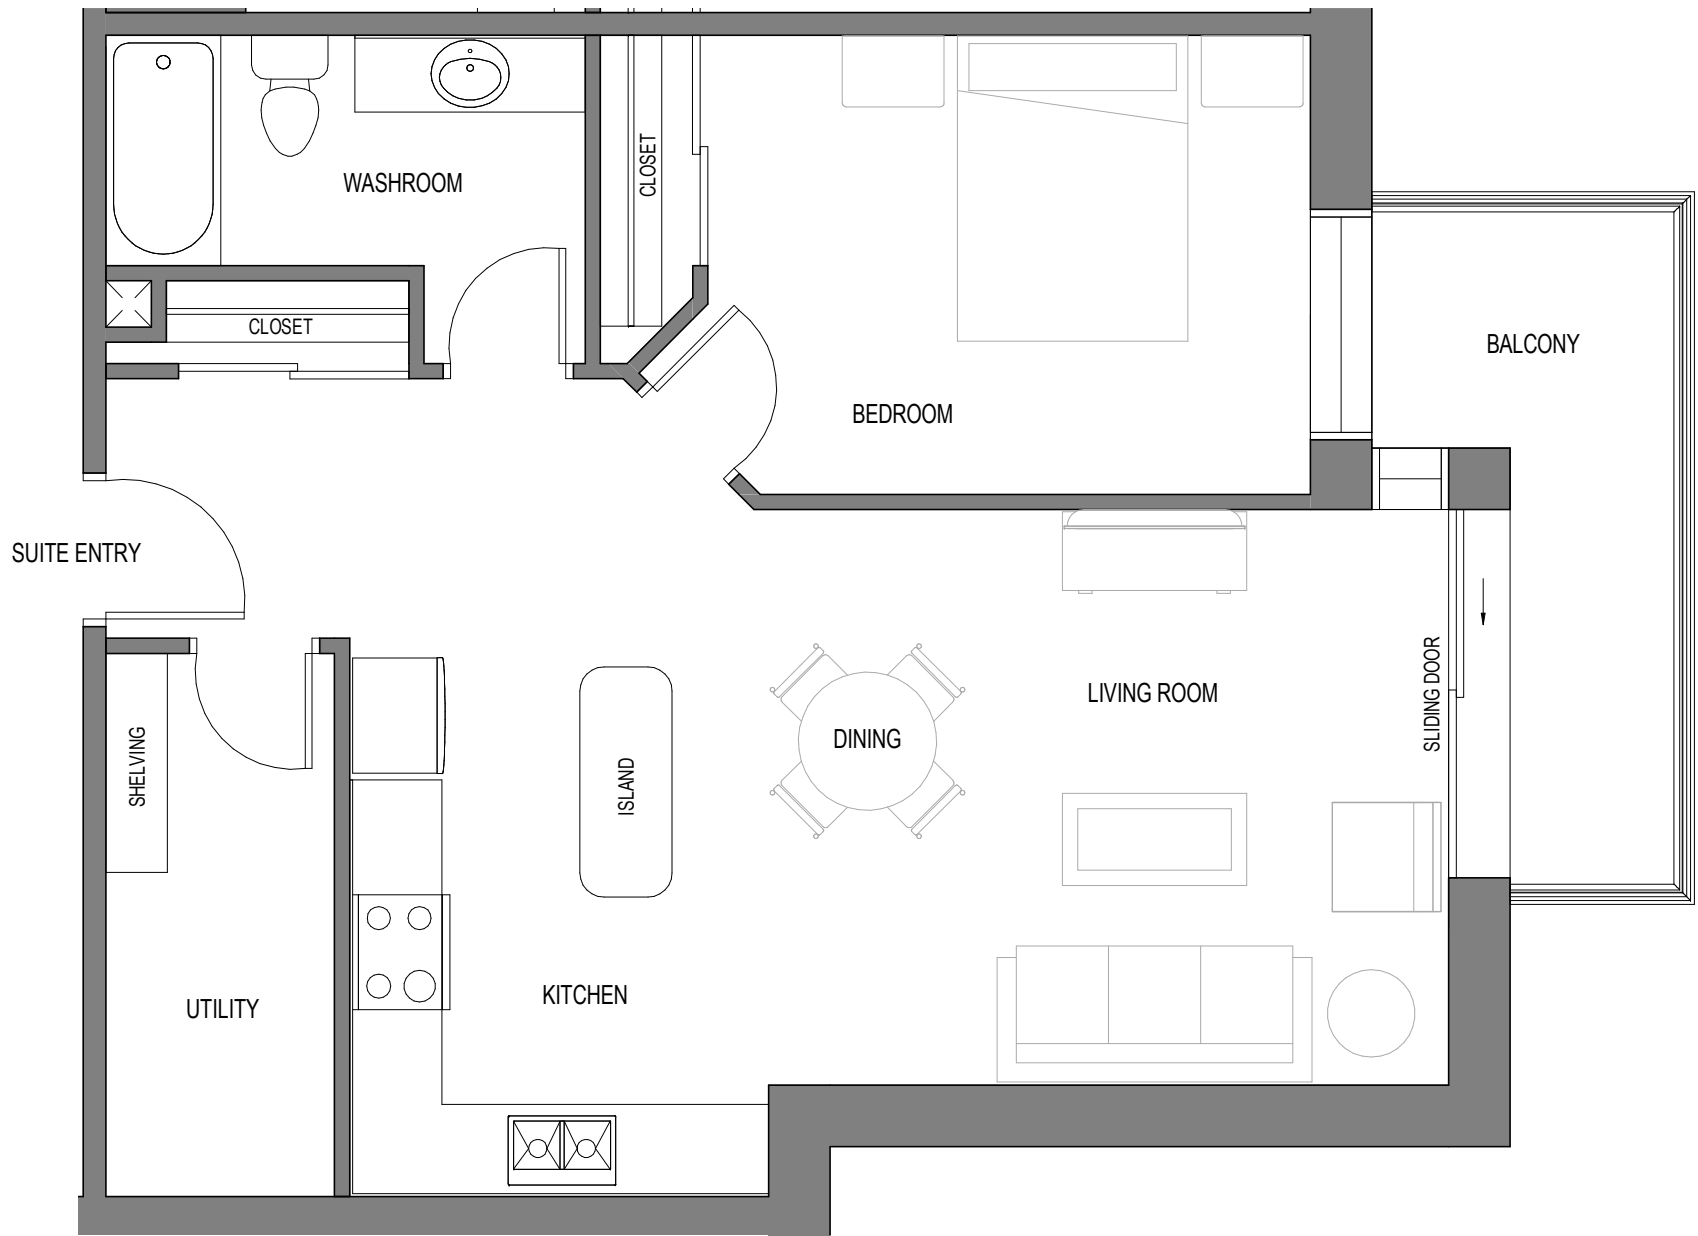

suite floor plan

TYPE A, 1 BEDROOM SUITE - 635 sq.ft (59 sq.m)

suite floor plan

TYPE B, 1 BEDROOM SUITE - 627 sq.ft (59 sq.m)

suite floor plan

TYPE C, 1 BEDROOM SUITE - 668 sq.ft (62 sq.m)