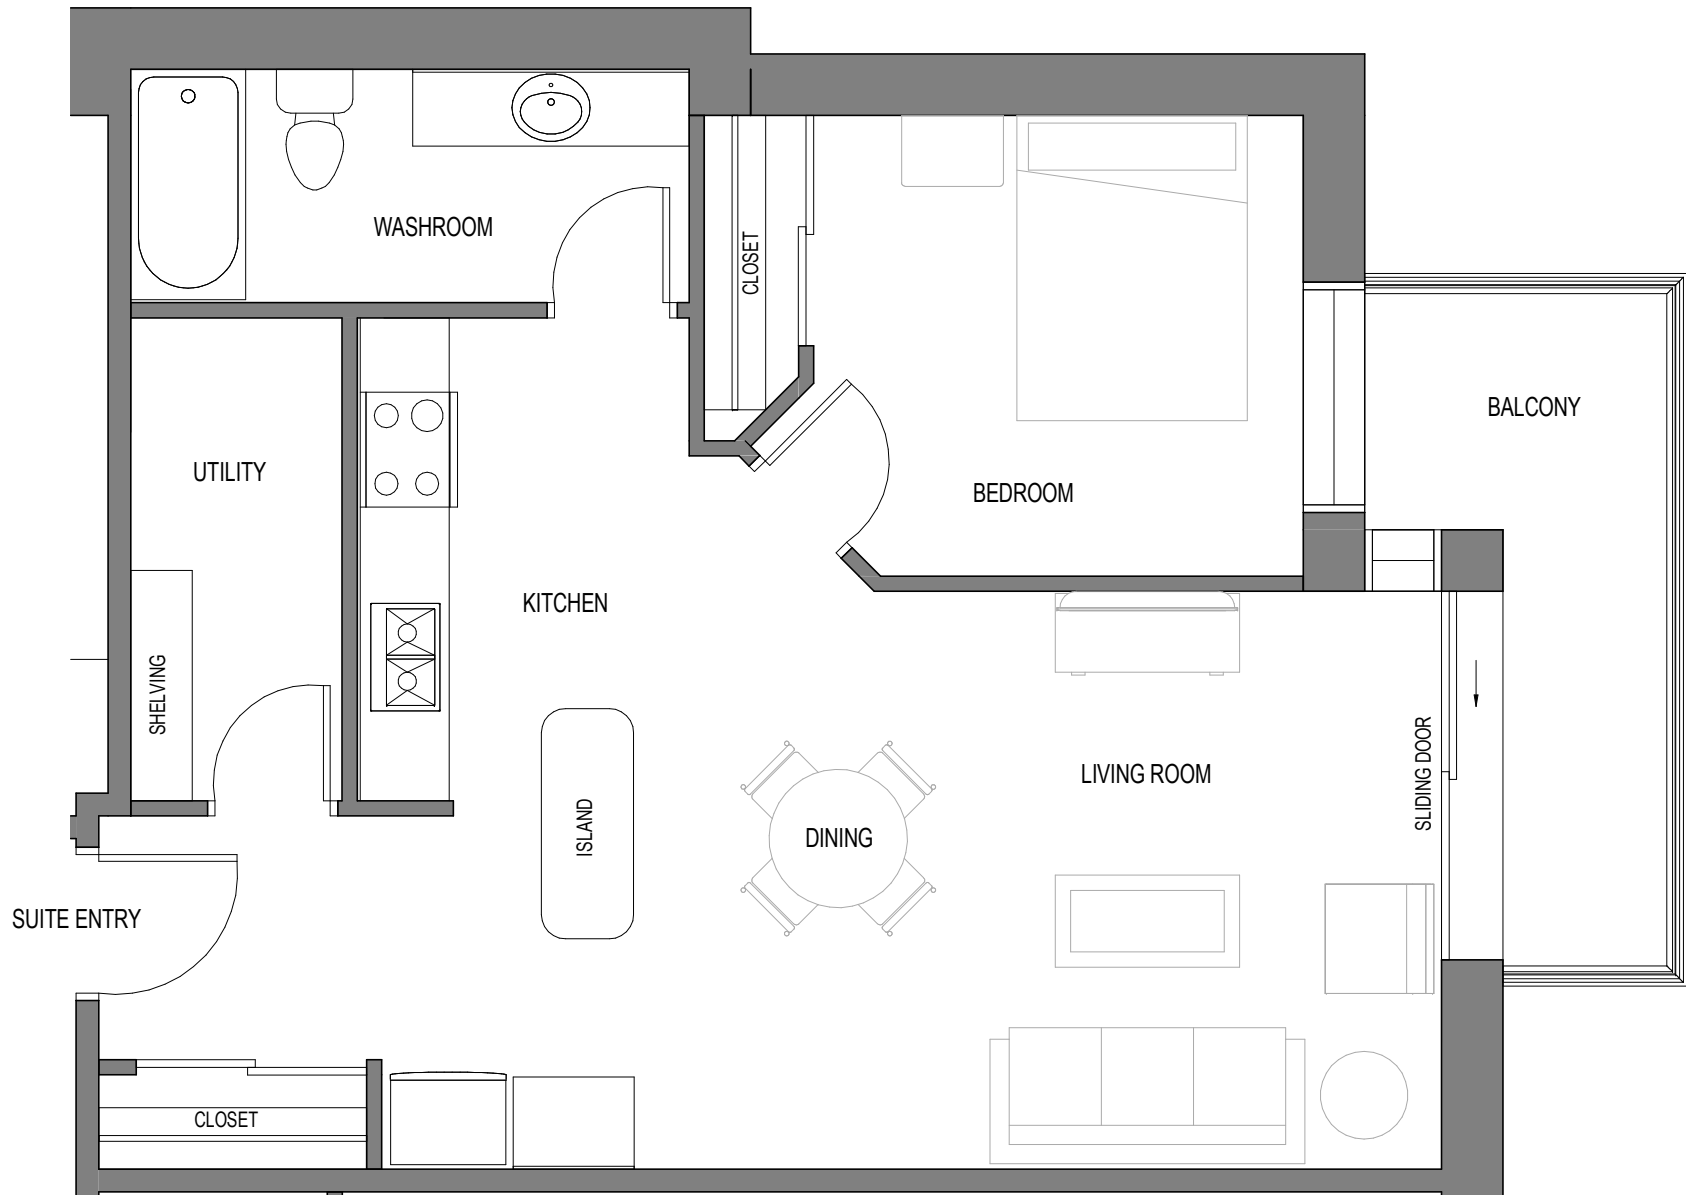

suite floor plan

TYPE A, 1 BEDROOM SUITE - 635 sq.ft (59 sq.m)

suite floor plan

TYPE B, 1 BEDROOM SUITE - 627 sq.ft (59 sq.m)

suite floor plan

TYPE C, 1 BEDROOM SUITE - 668 sq.ft (62 sq.m)